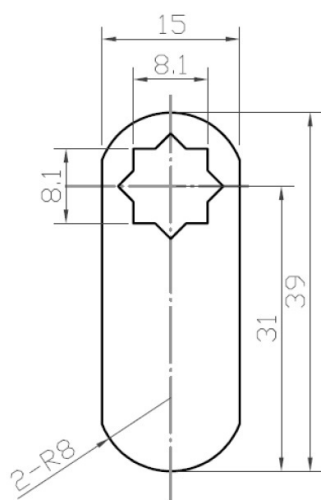

PRODUCT SHEET

Description:

Cam No. 27 For 1900 Series, Straight 31mm C/E

Item number:

14.04.267-0

Units	Box	Carton	HS Code	Barcode
Pcs.	300	3000	8301600090	 5704866040969

t=2mm

27